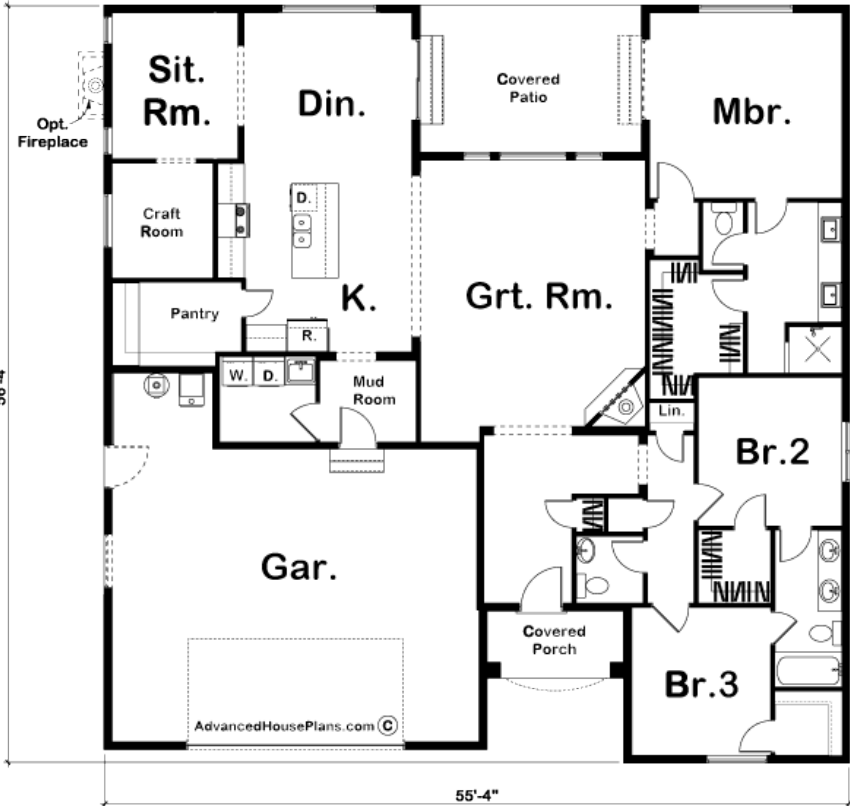

Homes and Interiors

THE CHLOE FLOOR PLAN

Total Living Square Footage

2118 sf